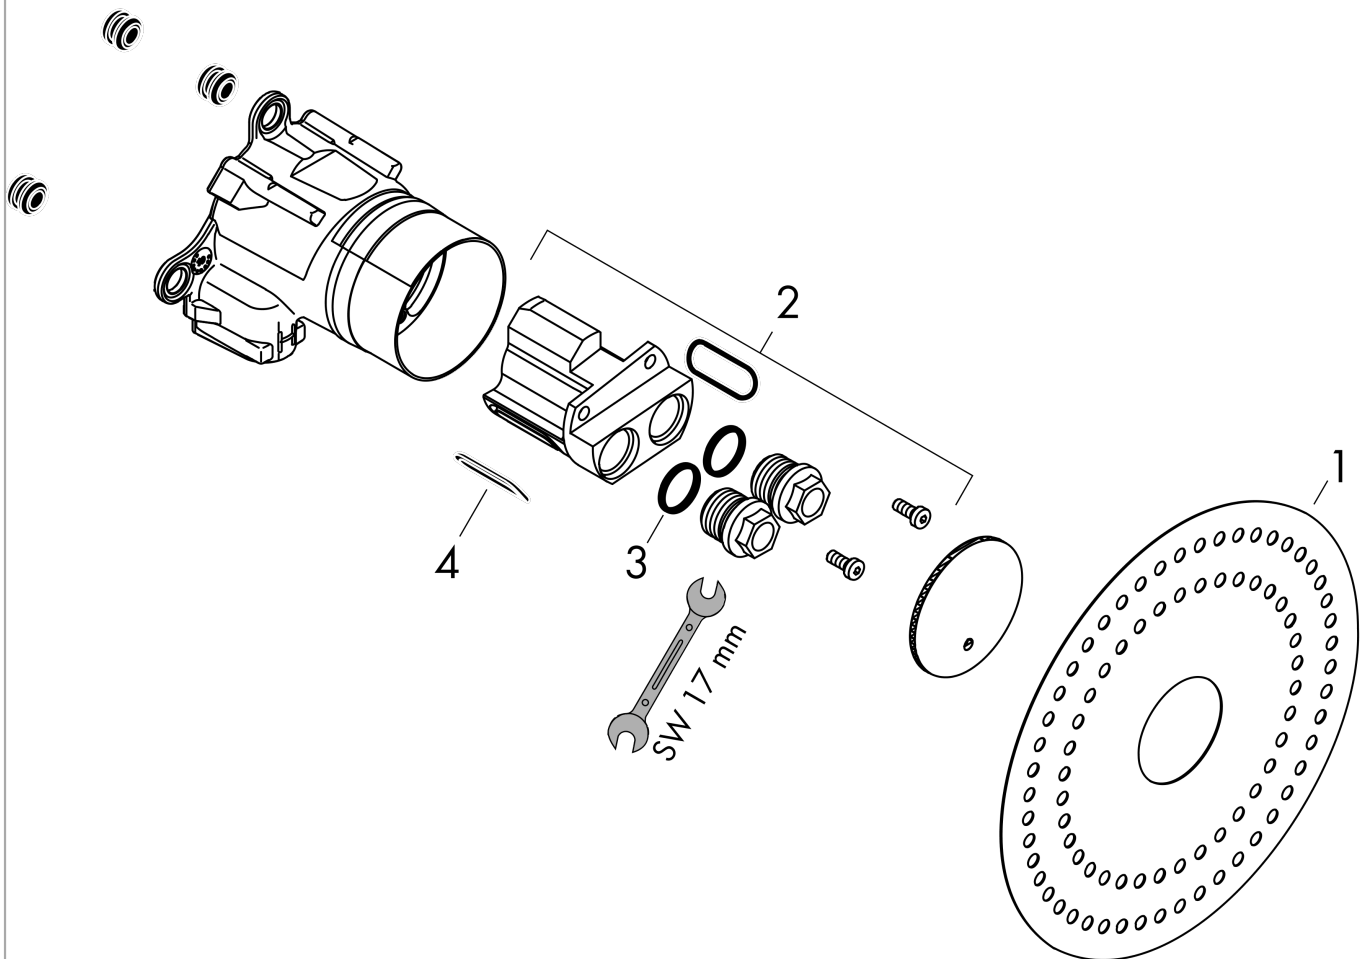

Rough, Wall-Mounted Single-Handle Faucet
 Finishes : n.a. Part no. : 13625181

Features

- Sound-decoupled installation

Item details

List Price \$ 375.00

Compliance

Product image

Scale drawing

Rough, Wall-Mounted Single-Handle Faucet
Finishes : n.a. Part no. : 13625181

Exploded drawing

Year of production: >10/21

Rough, Wall-Mounted Single-Handle Faucet

Finishes : n.a. Part no. : 13625181

Spare parts list

Year of production: >10/21

Pos.		Part no.	Price	PU
1	sealing foil	96493000	-	1
2	flushing unit complete	94289000	-	1
3	O-ring 18x2	98181000	-	1
4	O-ring 25x2,5	92146000	-	1