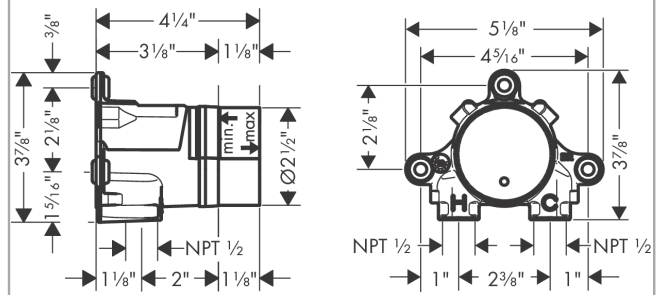

Rough, Wall-Mounted Single-Handle Faucet
 Finishes : n.a. Part no. : 13625181

Features

- Sound-decoupled installation

Item details

List Price \$ 375.00

Compliance

Product image

Scale drawing

Rough, Wall-Mounted Single-Handle Faucet
Finishes : n.a. Part no. : 13625181

Exploded drawing

Year of production: >10/21

Rough, Wall-Mounted Single-Handle Faucet

Finishes : n.a. Part no. : 13625181

Spare parts list

Year of production: >10/21

Pos.		Part no.	Price	PU
1	sealing foil	96493000	-	1
2	flushing unit complete	94289000	-	1
3	O-ring 18x2	98181000	-	1
4	O-ring 25x2,5	92146000	-	1