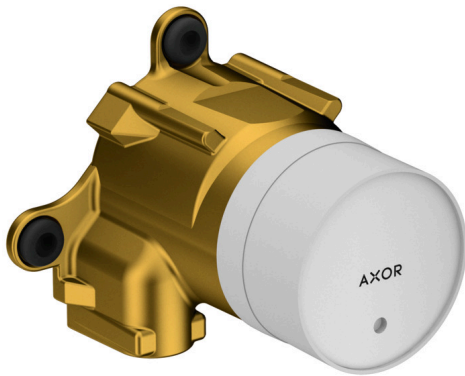

Rough, Wall-Mounted Single-Handle Faucet
 Finishes : n.a. Part no. : 13625181

Features

- Sound-decoupled installation

Item details

List Price \$ 375.00

Compliance

Product image

Scale drawing

Rough, Wall-Mounted Single-Handle Faucet
Finishes : n.a. Part no. : 13625181

Exploded drawing

Year of production: >10/21

Rough, Wall-Mounted Single-Handle Faucet

Finishes : n.a. Part no. : 13625181

Spare parts list

Year of production: >10/21

Pos.		Part no.	Price	PU
1	sealing foil	96493000	-	1
2	flushing unit complete	94289000	-	1
3	O-ring 18x2	98181000	-	1
4	O-ring 25x2,5	92146000	-	1